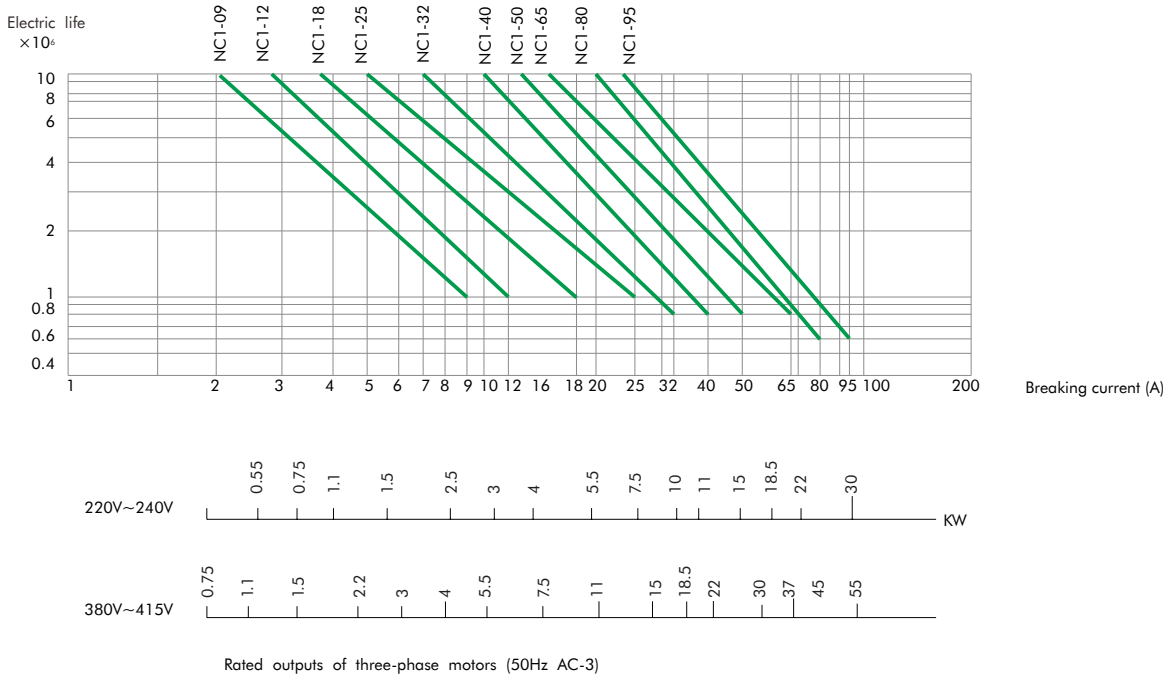

Ambient temperature (°C)	40	50	60	70
Correction factor	1	0.875	0.75	0.625

3. Curves

Electric life curves (AC-3)

Electric life curves (AC-4)

Example:
 Request to control the start of three-phase motors
 main technical parameter of three-phase motors: P=5.5kW, Ue=400V(380V), Ie=11A, I_c=6×Ie=66A
 The electric life span of request: 2,00,000 operations
 the contactor should be NC1-32 according to the curves above