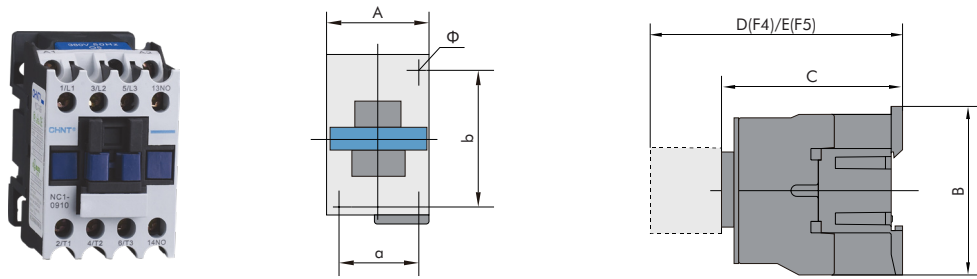

7. Overall and mounting dimensions (mm)

NC1-09~32