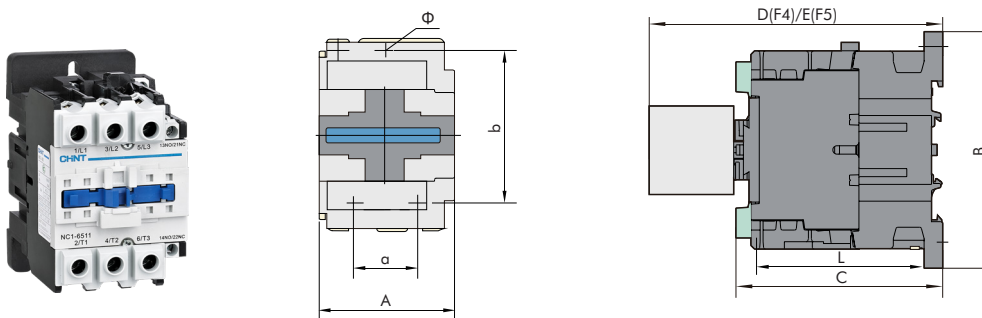

7. Overall and mounting dimensions (mm)

NC1-09~32

NC1-40~95

NC1-09Z~32Z

NC1-40Z~95Z