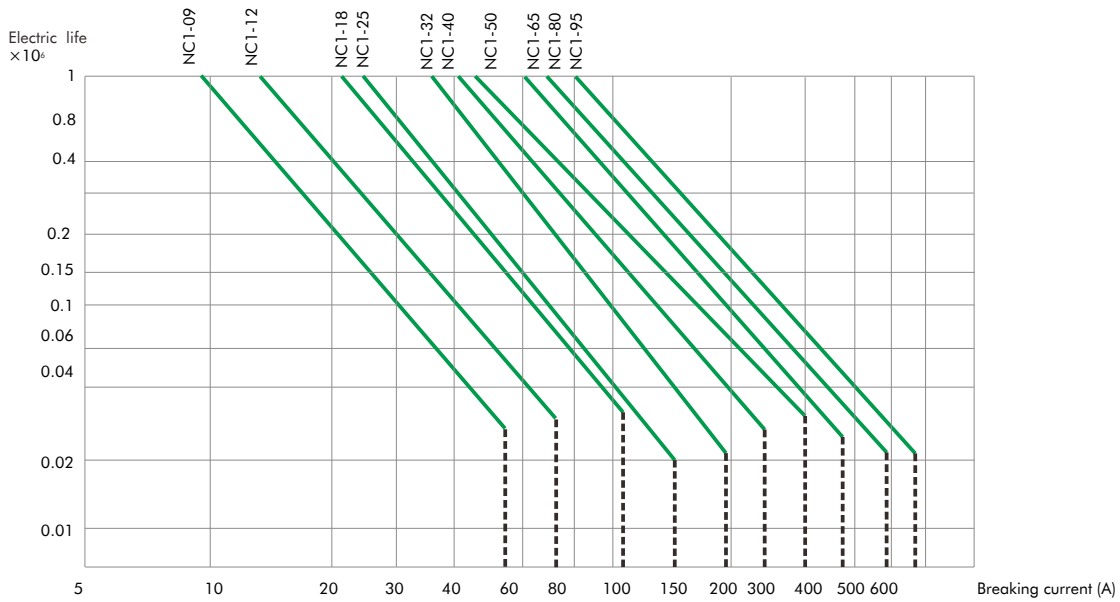

Ambient temperature (°C)	40	50	60	70
Correction factor	1	0.875	0.75	0.625

3. Curves

Electric life curves (AC-3)

Electric life curves (AC-4)

Example:
 Request to control the start of three-phase motors
 main technical parameter of three-phase motors: P=5.5kW, Ue=400V(380V), Ie=11A, I_c=6×Ie=66A
 The electric life span of request: 2,00,000 operations
 the contactor should be NC1-32 according to the curves above